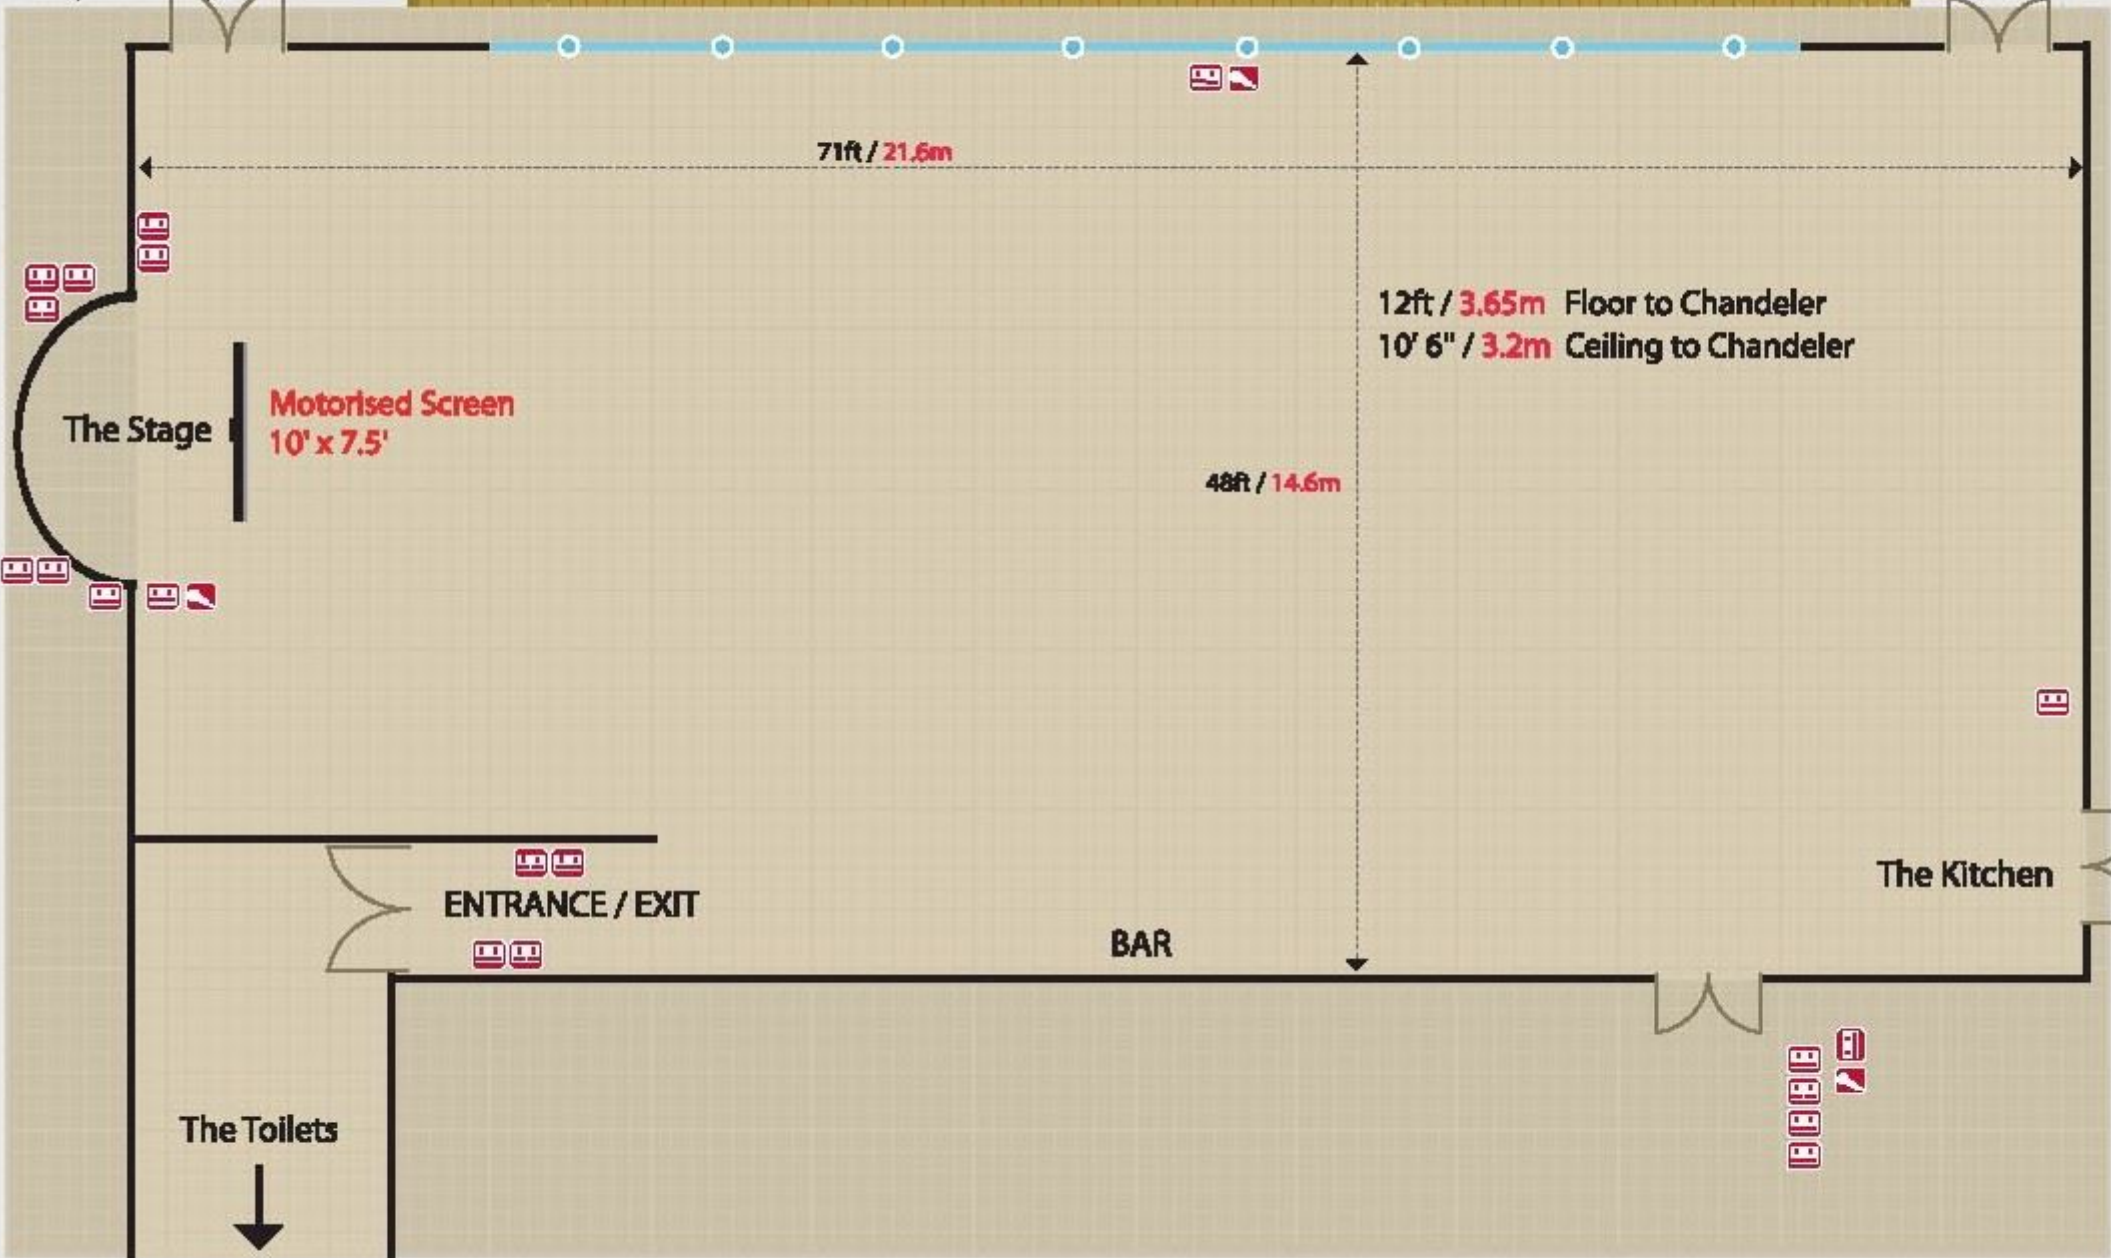

Beer Garden

Height:
1.7m / 6' 2"

Width:
2.3m / 6' 8"

ENTRANCE / EXIT

Height:
1.7m / 6' 2"

Width:
2.3m / 6' 8"

ENTRANCE / EXIT

71ft / 21.6m

12ft / 3.65m Floor to Chandelier
10' 6" / 3.2m Ceiling to Chandelier

48ft / 14.6m

Motorised Screen
10' x 7.5'

The Stage

The Kitchen

BAR

ENTRANCE / EXIT

The Toilets